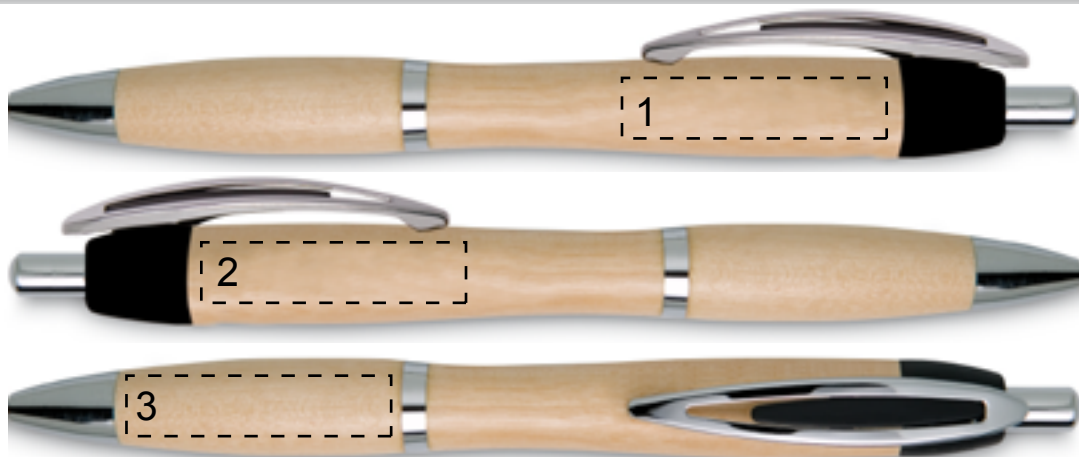

MO7393

100%

Position

Print size (mm)

Print code (no of colors)

- 1: Right of clip
- 2: Left of clip
- 3: In line of clip

35x8
35x8
35x8

P2(4), LC(1)/B
P2(4), LC(1)/B
P2(4), LC(1)/B

 Aprox. laser result

 Aprox. laser result

**pouch back
50%**