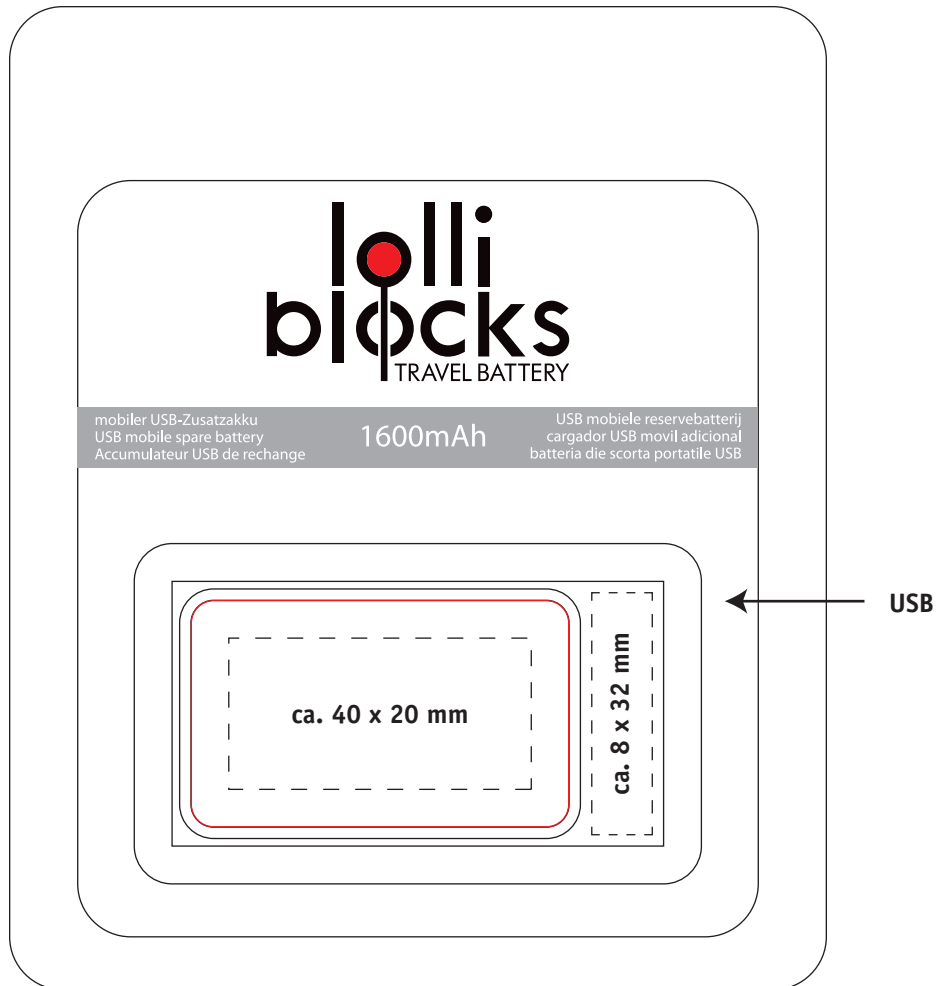

Charging device LOLLIBLOCKS (51999)

Doming: ca. 50 x 30 mm