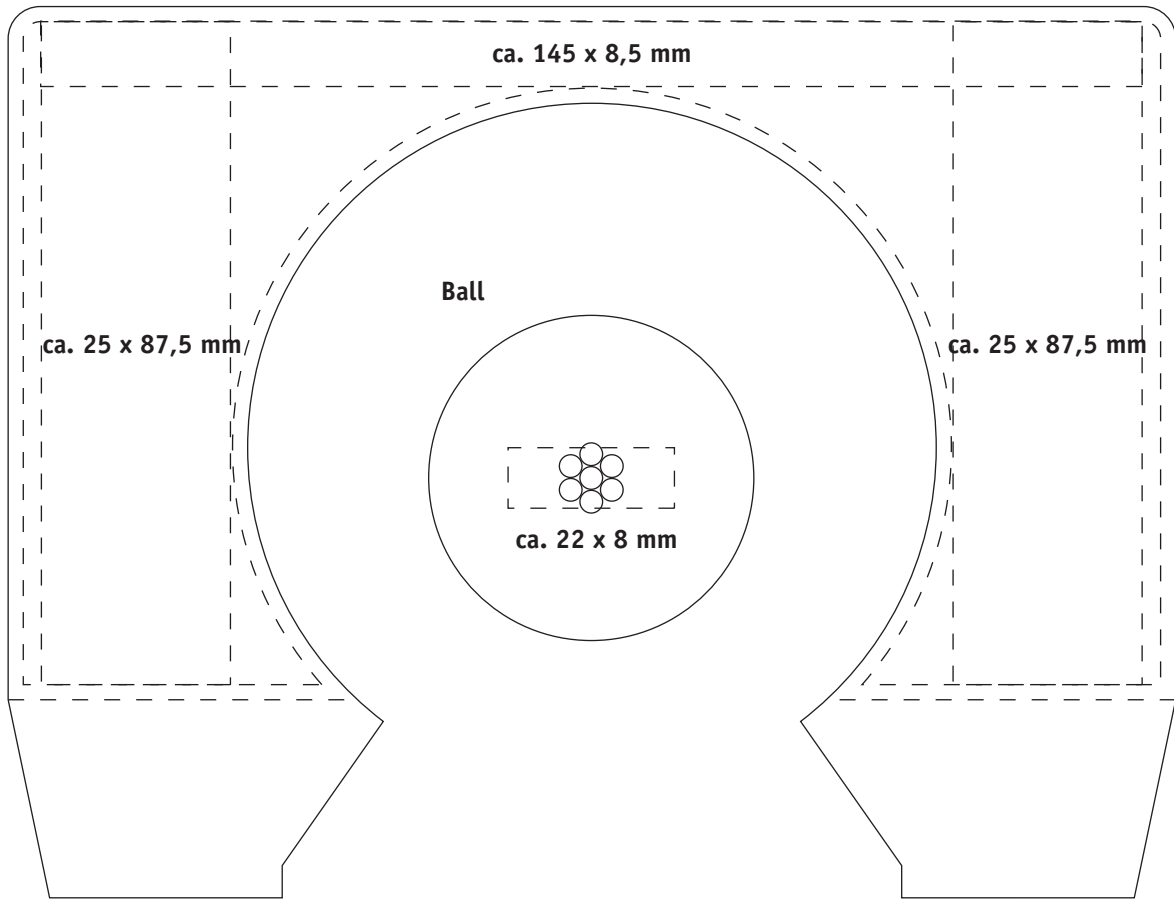

Golf-set REFLECTS-LILLE (50403)

50 % of Original