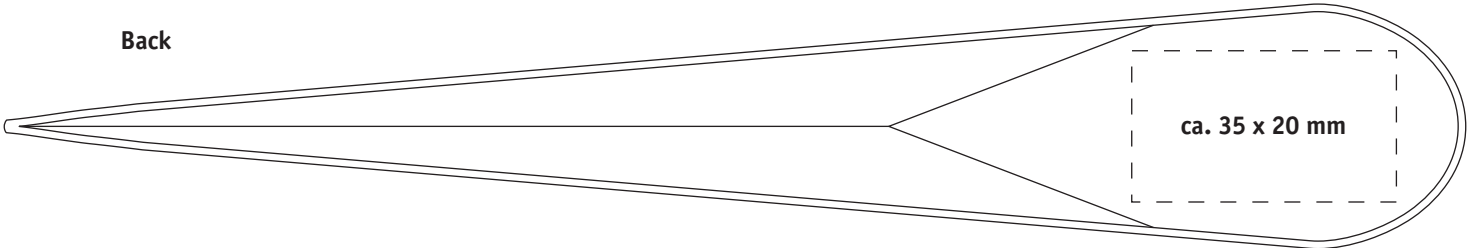

Letter opener REFLECTS-??? (51596)

Front

Back

Doming:

ca. 79,5 x 20 mm