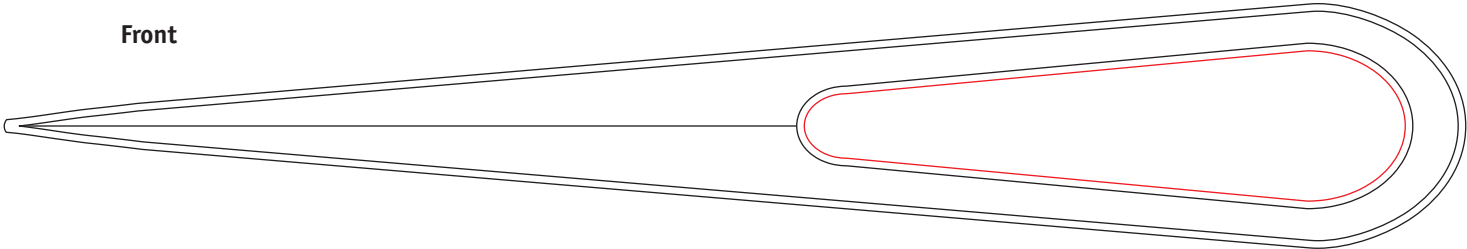

Letter opener REFLECTS-??? (51596)

Front

Back

Doming:

ca. 79,5 x 20 mm