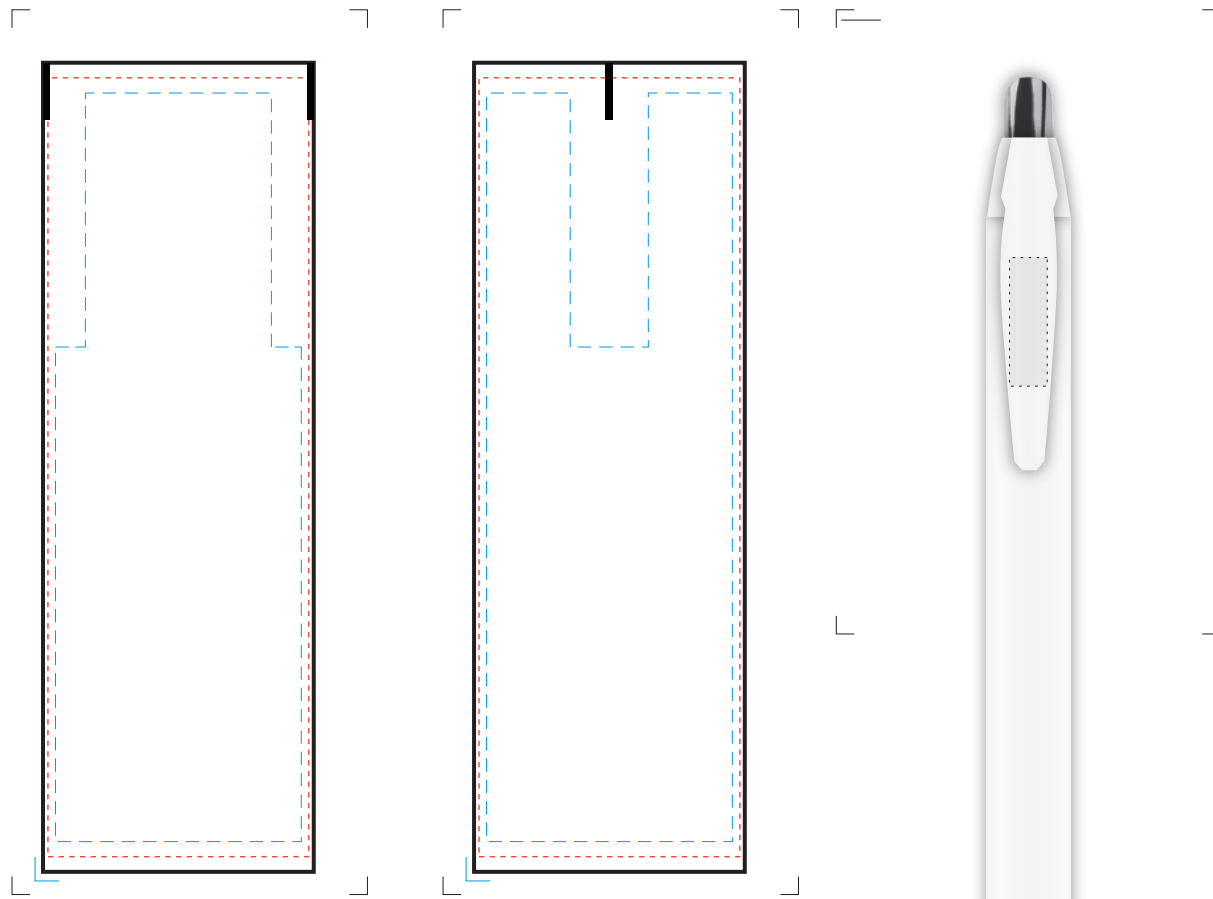

Wide Body Chrome

SCREEN PRINTING
Clip Centered: 25 x 50 mm.
2 colours

SCREEN PRINTING
Rear Clip: 17 x 60 mm.
2 colours

SCREEN PRINTING
Clip: 5 x 17 mm.
1 colour

Wide Body Digital Chrome

Image area: 35,8 x 107 mm.
Cutting area: 35 x 103 mm.
Text area: 32,5 x 99 mm.