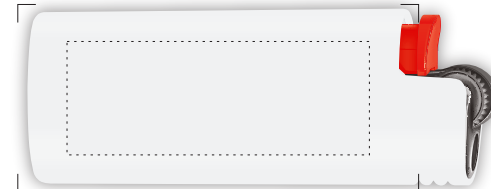

# Styl'it Luxury Lighter Case

Colour of the laser: **SILVER MATT**

Colour of the laser: **SILVER MATT**

**LASER ENGRAVING**  
Front & rear: 30 x 13 mm.

**BRITEPIX**  
Front & rear: 15 x 40 mm.