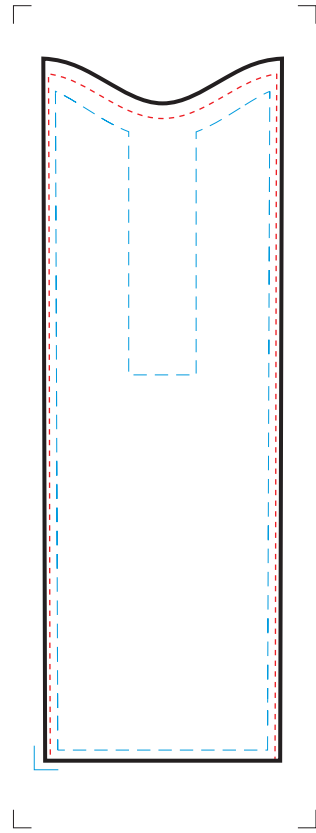

Media Clic Pencil

SCREEN PRINTING
Clip Centered: 20 x 55 mm.
4 colours

SCREEN PRINTING
Rear Clip: 20 x 55 mm.
4 colours

SCREEN PRINTING
Clip: 4 x 25 mm.
2 colour

Media Clic Pencil

UPDATED: 18/05/2017

Image area: 31,5 x 93 mm.
Cutting area: 30 x 91 mm.
Text area: 28 x 87 mm.