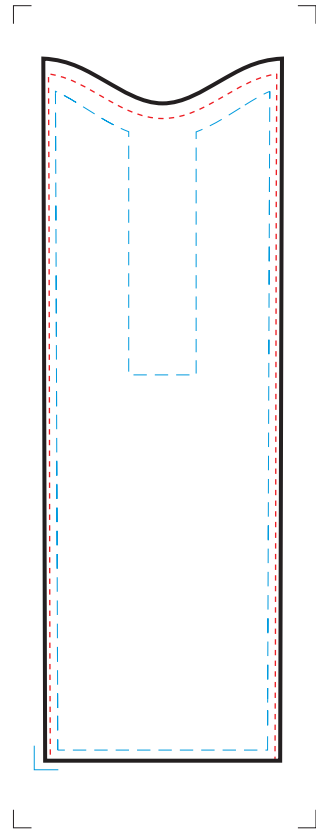

Media Clic Pen

SCREEN PRINTING
Clip Centered: 20 x 55 mm.
4 colours

SCREEN PRINTING
Rear Clip: 20 x 55 mm.
4 colours

SCREEN PRINTING
Clip: 4 x 25 mm.
2 colour

Media Clic Digital Pen

UPDATED: 18/05/2017

Image area: 31,5 x 93 mm.
Cutting area: 30 x 91 mm.
Text area: 28 x 87 mm.