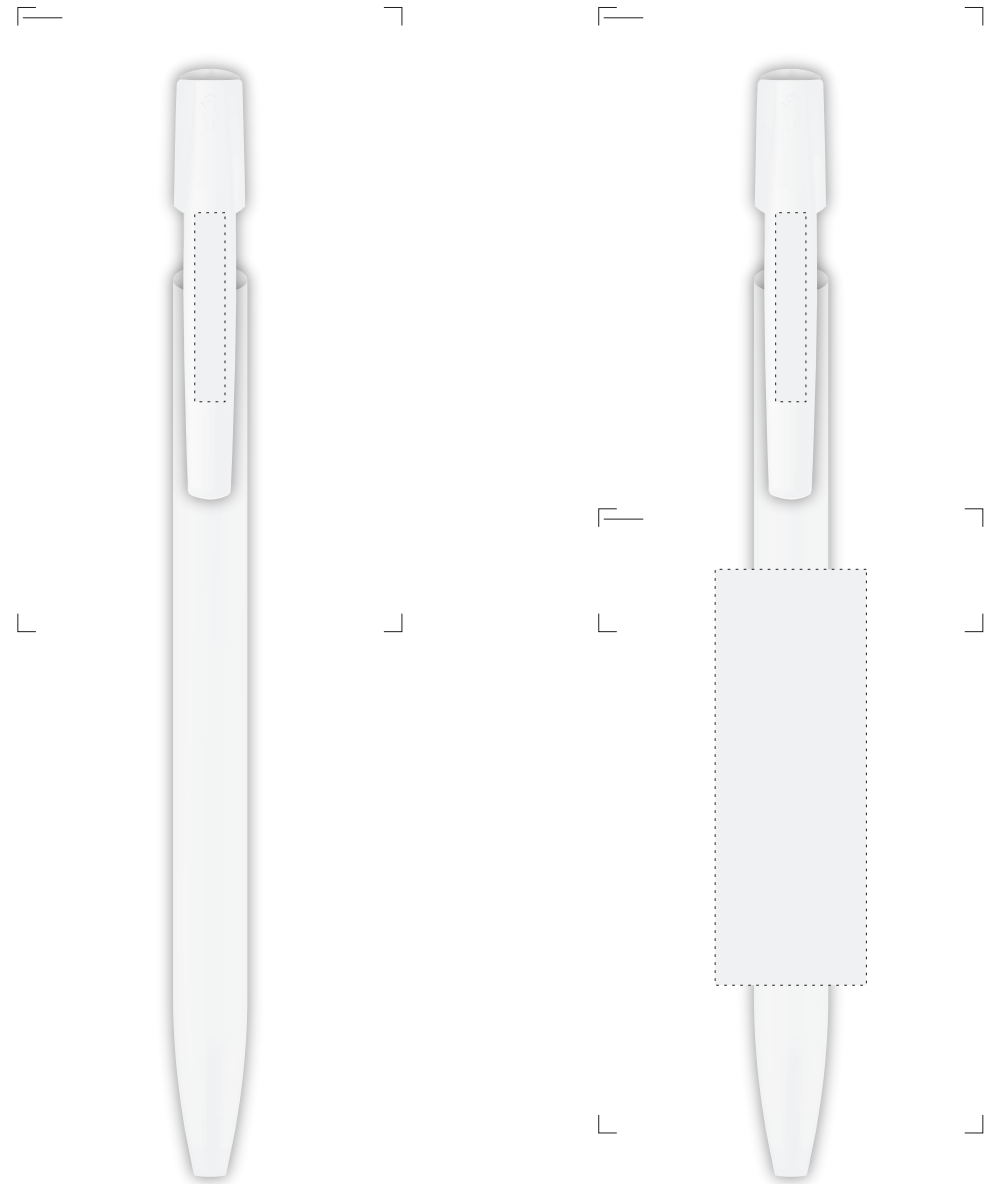

Media Clic Pen

SCREEN PRINTING
Clip Centered: 20 x 55 mm.
4 colours

SCREEN PRINTING
Rear Clip: 20 x 55 mm.
4 colours

SCREEN PRINTING
Clip: 4 x 25 mm.
2 colour

Media Clic Digital Pen

UPDATED: 18/05/2017

Image area: 31,5 x 93 mm.
Cutting area: 30 x 91 mm.
Text area: 28 x 87 mm.